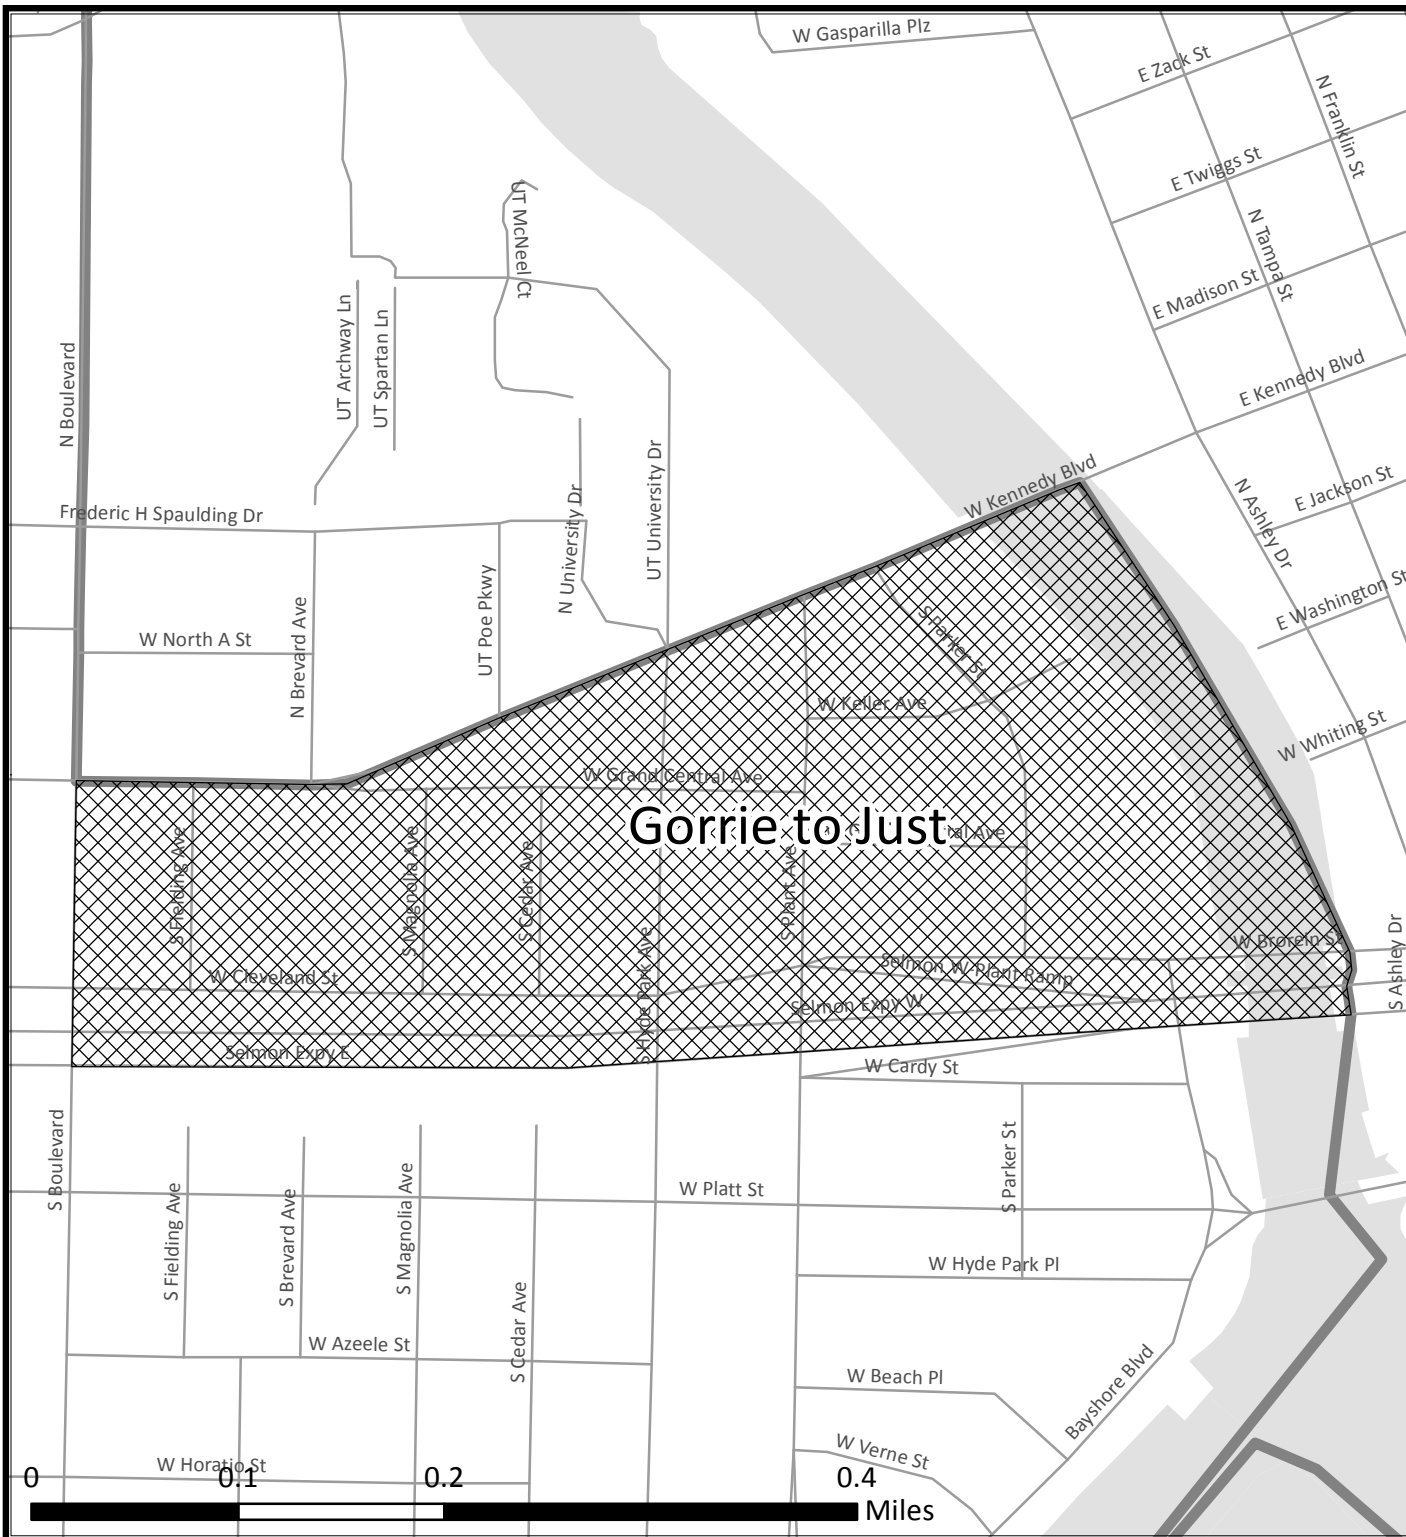

2017-2018 Proposed North Hyde Park Boundary Adjustment for Elementary School Level

Reference Information

- Local Street Network
- Gorrie to Just
- Elementary Boundary
- Water Features